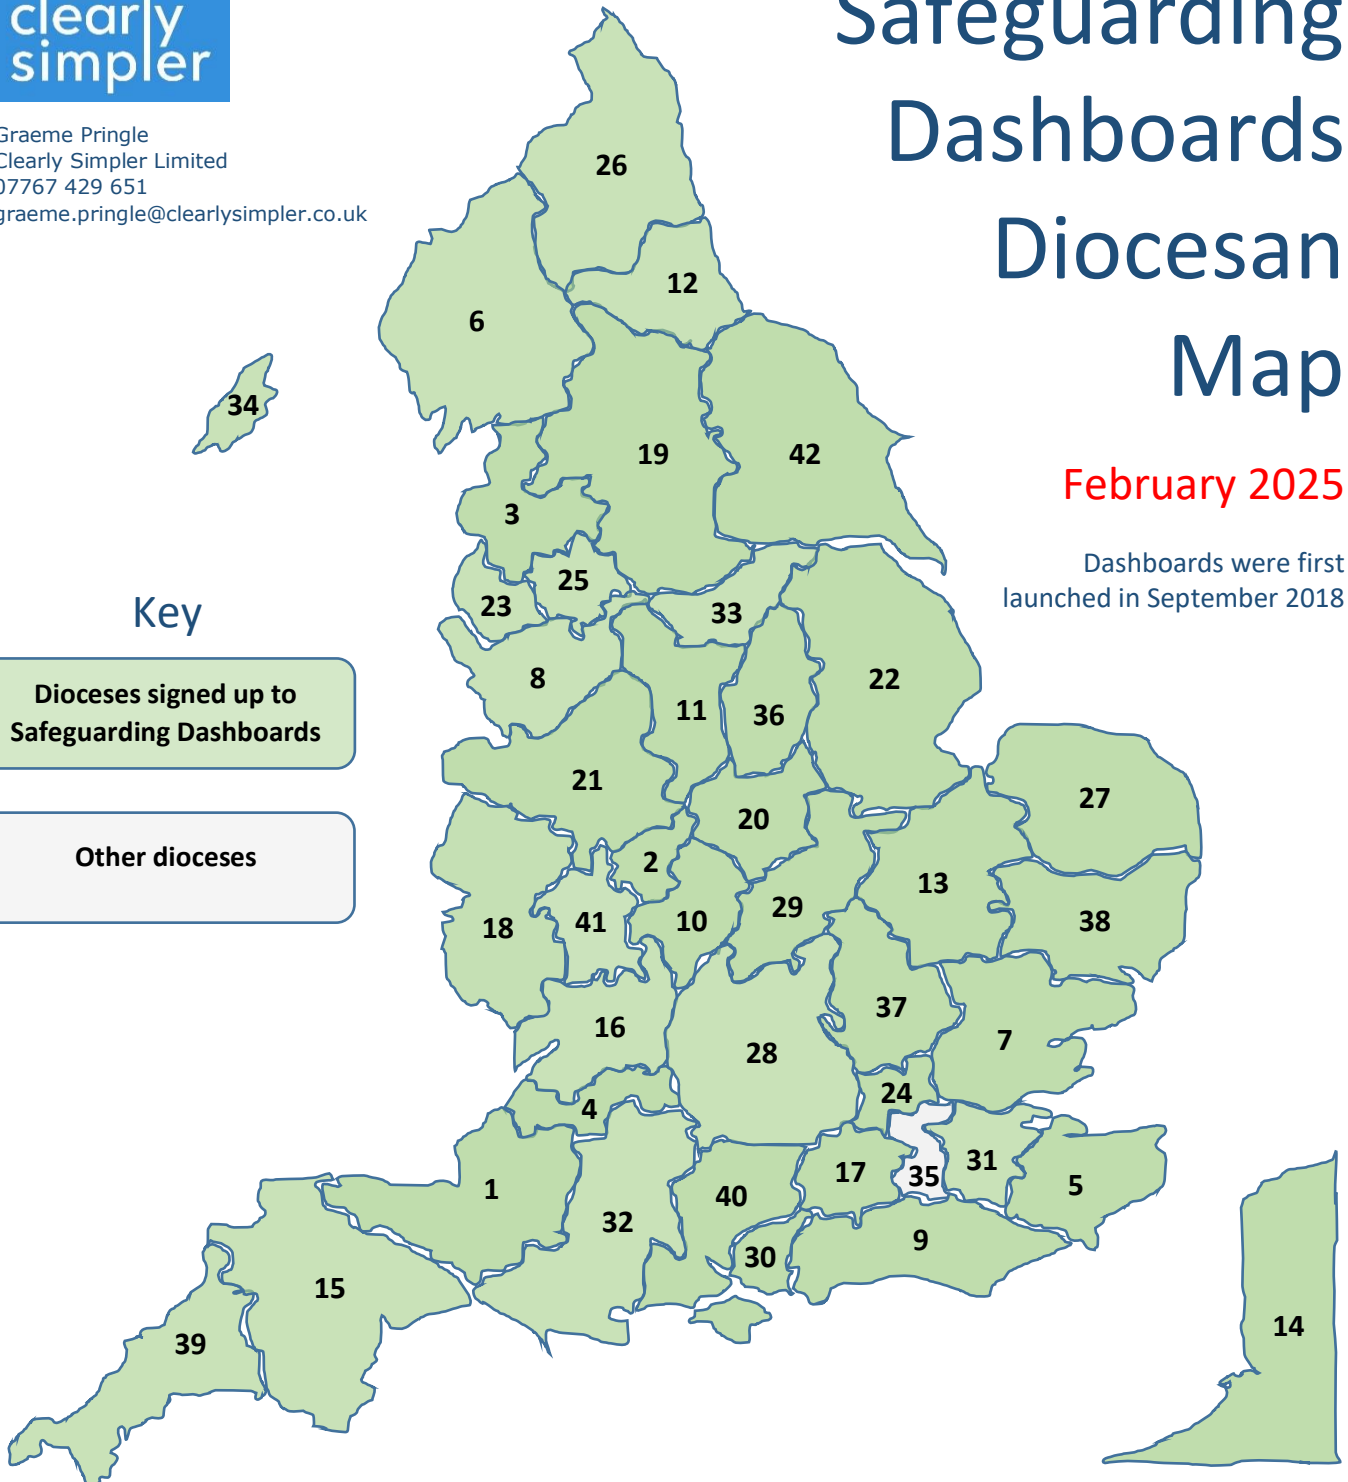

Safeguarding Dashboards Diocesan Map

February 2025

Dashboards were first
launched in September 2018

Key

Dioceses signed up to
Safeguarding Dashboards

Other dioceses

1 Bath & Wells
2 Birmingham
3 Blackburn
4 Bristol
5 Canterbury
6 Carlisle
7 Chelmsford
8 Chester
9 Chichester
10 Coventry
11 Derby
12 Durham
13 Ely
14 Europe

15 Exeter
16 Gloucester
17 Guildford
18 Hereford
19 Leeds
20 Leicester
21 Lichfield
22 Lincoln
23 Liverpool
24 London
25 Manchester
26 Newcastle
27 Norwich
28 Oxford

29 Peterborough
30 Portsmouth
31 Rochester
32 Salisbury
33 Sheffield
34 Sodor and Man
35 Southwark
36 Southwell and Nottingham
37 St Albans
38 Suffolk
39 Truro
40 Winchester
41 Worcester
42 York