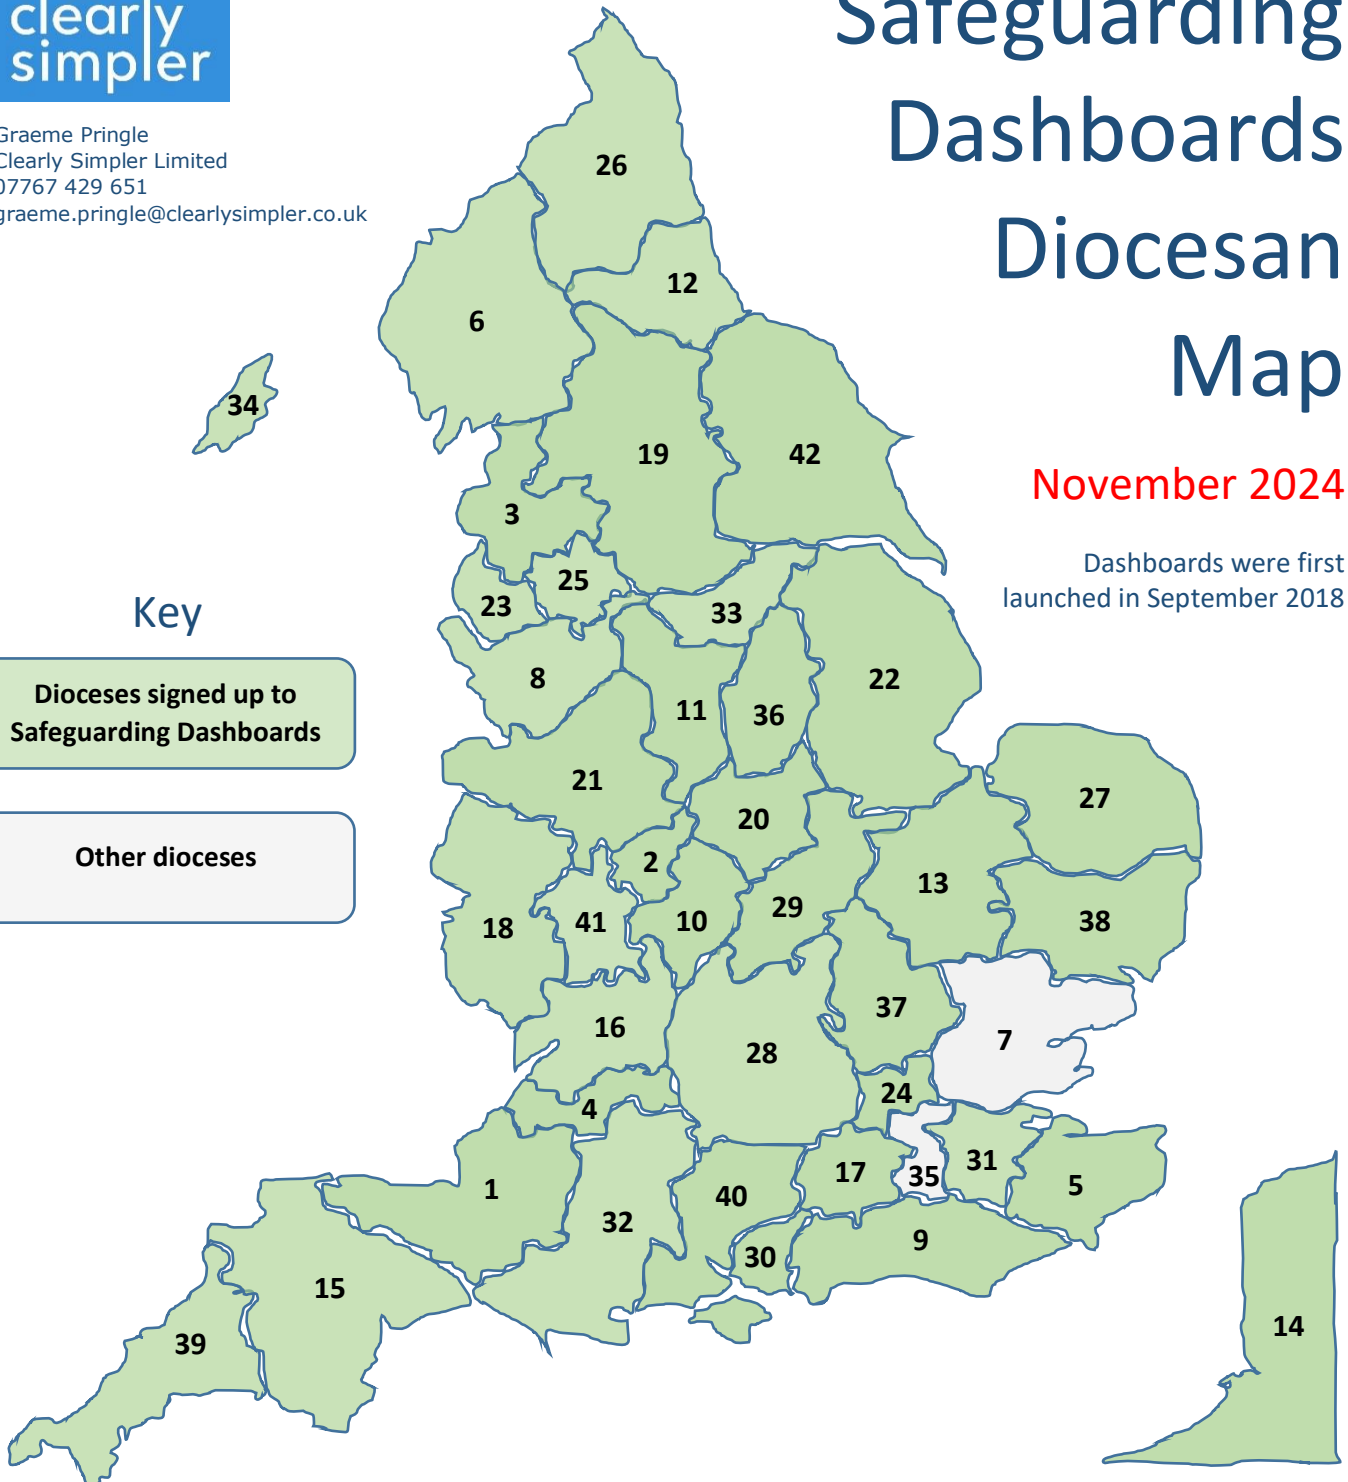

Safeguarding Dashboards Diocesan Map

November 2024

Dashboards were first
launched in September 2018

Key

Dioceses signed up to
Safeguarding Dashboards

Other dioceses

1 Bath & Wells
2 Birmingham
3 Blackburn
4 Bristol
5 Canterbury
6 Carlisle
7 Chelmsford
8 Chester
9 Chichester
10 Coventry
11 Derby
12 Durham
13 Ely
14 Europe

15 Exeter
16 Gloucester
17 Guildford
18 Hereford
19 Leeds
20 Leicester
21 Lichfield
22 Lincoln
23 Liverpool
24 London
25 Manchester
26 Newcastle
27 Norwich
28 Oxford

29 Peterborough
30 Portsmouth
31 Rochester
32 Salisbury
33 Sheffield
34 Sodor and Man
35 Southwark
36 Southwell and Nottingham
37 St Albans
38 Suffolk
39 Truro
40 Winchester
41 Worcester
42 York